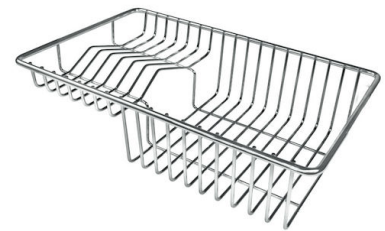

## OPTIONAL ACCESSORIES

**Cestello inox**  
8612 000

**Glass chopping board**  
8631 300

**HPDE Chopping board**  
8657 001

**HPDE Twin chopping board**  
8644 101

**Stainless steel plate rack**  
8100 154

**Stainless steel plate rack**  
8100 303  
\* only in combination with the accessory  
8644 101

**Stainless steel plate rack**  
8100 201

**White bowl**  
8153 100

**Graters kit with ring-holder and food collection tray**