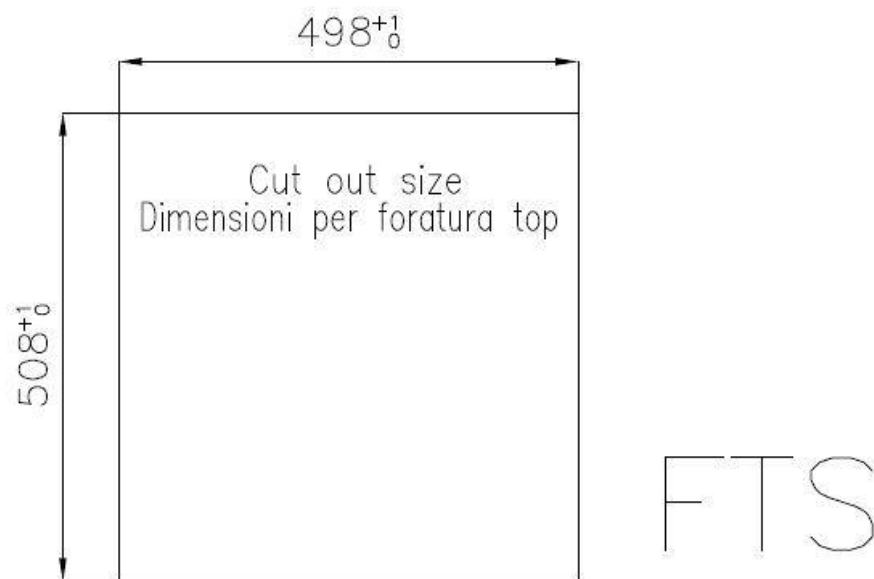

Lavello serie KE cod. 2264/050