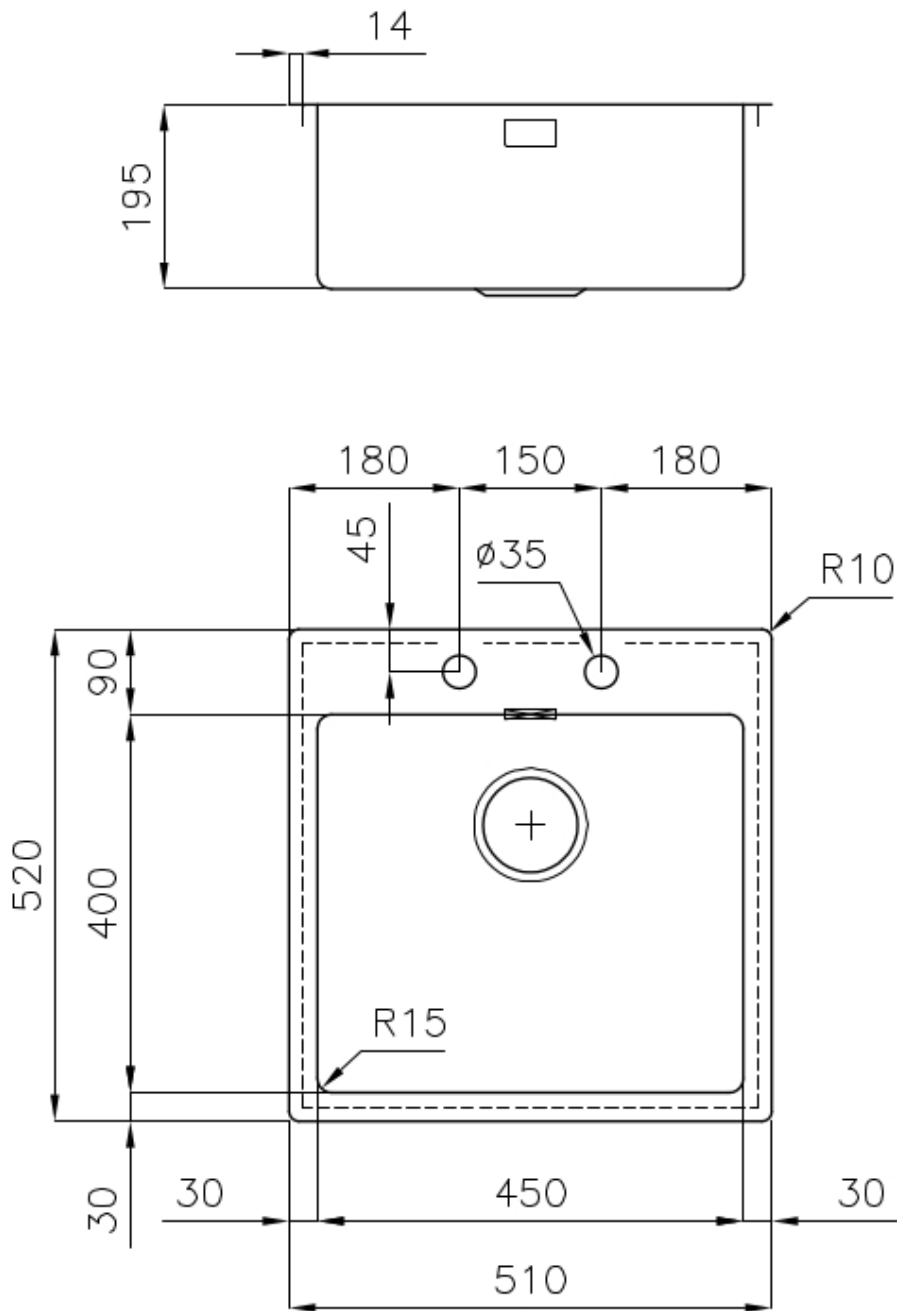

### DETAILS

Edge/Installation Type	Flush-mount   Top-mount
Finish	Foster brushed
Material	AISI 304 stainless steel
Texture	Foster brushed
Base	60 cm
Dimensions	510x520 mm
Standard fittings	Fixing hooks, gasket, drain, overflow and siphon, boxed packing
Mixer holes	2 standard holes
Built-in hole	View technical data sheet

Drainer	No
Width	51 cm
Bowl dimension	450x400mm
Number of bowls	1 bowl
Waste fitting	Drain with automatic PM control

## FEATURES

Automatic waste fitting	The waste-fitting with round remote knob is supplied; a practical accessory which makes it unnecessary to get wet in order to drain the water from the bowl.
Basket 3,5" waste fitting	The drain is equipped with a large 3.5" drain, with the practical basket cap that prevents the discharge of solid parts.
Deep bowls	This bowls reach an important depth, over 20 cm, thanks to the advanced production technology, that can be offer great capiciency and practicity in all the washing operations.
Double mixer hole	The large tap counter is already fitted with a series of 2 tap holes. In the second hole it is possible to install the remote control of the automatic drain or, alternatively, a practical soap dispenser.
High thickness	1mm thick steel. A significant thickness, which guarantees the maximum sturdiness and durability.
Perimetral overflow	The overflow is always a security on the Foster sinks that prevents the overflow of water in case of oversights. The perimeter drain solution improves aesthetics thanks to its square and essential shape.
Small radius	Bowls with squared shapes with a modern design and an increased capacity, for a minimal aesthetics connected with an extreme practicity.

## Lavello serie KE cod. 2264/050