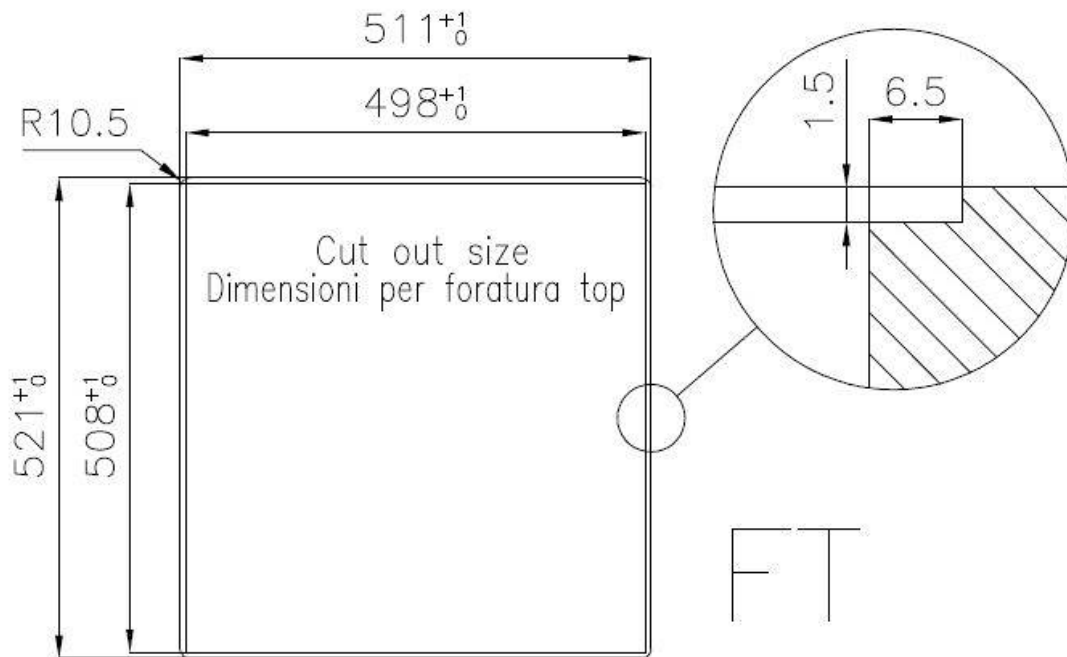

Lavello serie KE cod. 2264/050